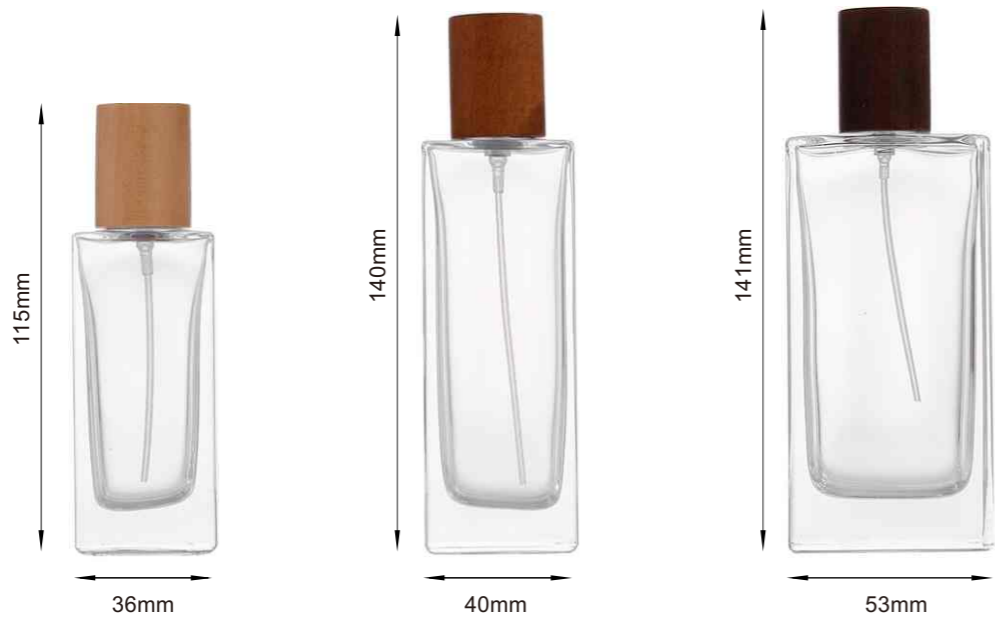

Perfume bottle

Crimp: 15mm

MHYS001S-T / MHYS001M-T / MHYS001S / MHYS001M

Tall shape

Short shape

SIZE	30ml	50ml	30ml	50ml
WIDTH	23mm	23mm	23mm	23mm

MHYS008M / MHYS008L

SIZE	50ml	50ml
WIDTH	35mm	28mm

MHYS002S / MHYS002M / MHY002L

SIZE	30ml	50ml	100ml
WIDTH	24mm	25mm	35mm

MHYS004S / MHYS005M / MHYS004L / MHYS005L

SIZE	30ml	50ml	100ml	100ml
WIDTH	33mm	27mm	56mm	30mm

Perfume bottle

MHYS006S / MHYS006M / MHYS014M / MHYS015L

SIZE	30ml	50ml	50ml	100ml
WIDTH	24mm	28mm	32mm	32mm

MHYS007S / MHYS007M / MHYS007L

SIZE	30ml	50ml	100ml
WIDTH	29mm	28mm	34mm

MHYS010S / MHYS010M / MHYS010L

SIZE	30ml	50ml	100ml
WIDTH	24mm	32mm	32mm

MHYS009S-B / MHYS009M-B / MHYS009L-B