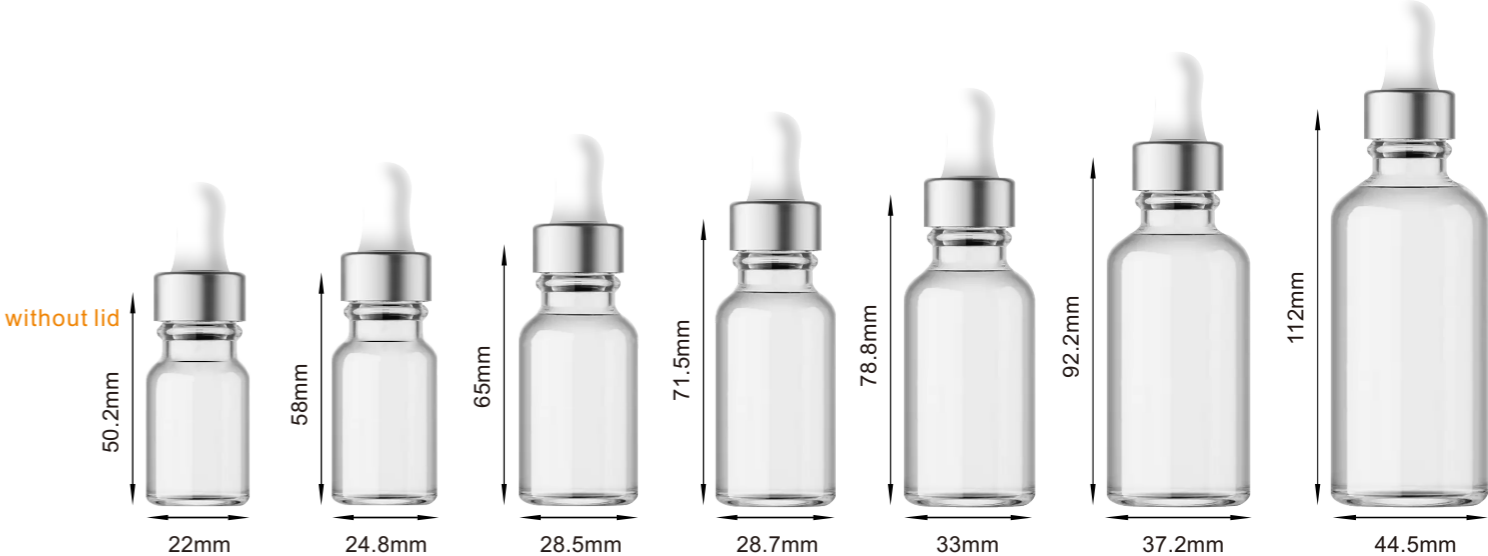

MCB2250 / MCB2458 / MCB2865 / MCB2871 / MCB3378 / MCB3792 / MCB44122

SIZE	5ml	10ml	15ml	20ml	30ml	50ml	100ml