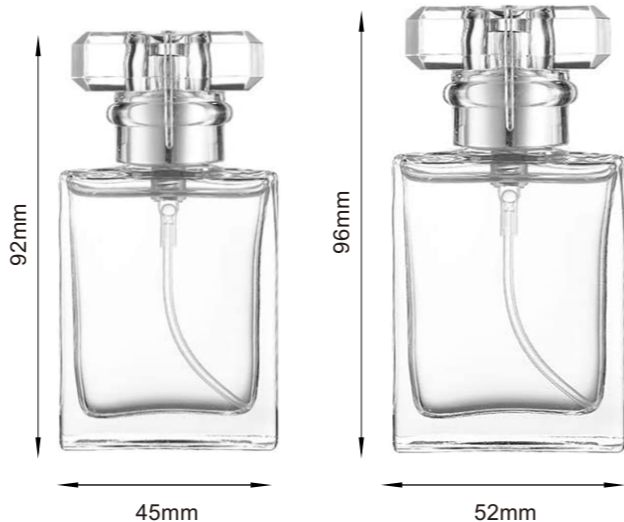

Perfume bottle

Crimp: 15mm

MHYS001S-T / MHYS001M-T / MHYS001S / MHYS001M

Tall shape

Short shape

SIZE	30ml	50ml	30ml	50ml
WIDTH	23mm	23mm	23mm	23mm

MHYS008M / MHYS008L

SIZE	50ml	50ml
WIDTH	35mm	28mm

MHYS002S / MHYS002M / MHY002L

SIZE	30ml	50ml	100ml
WIDTH	24mm	25mm	35mm

MHYS004S / MHYS005M / MHYS004L / MHYS005L

SIZE	30ml	50ml	100ml	100ml
WIDTH	33mm	27mm	56mm	30mm

Perfume bottle

MHYS006S / MHYS006M / MHYS014M / MHYS015L

SIZE	30ml	50ml	50ml	100ml
WIDTH	24mm	28mm	32mm	32mm

MHYS007S / MHYS007M / MHYS007L

SIZE	30ml	50ml	100ml
WIDTH	29mm	28mm	34mm

MHYS010S / MHYS010M / MHYS010L

SIZE	30ml	50ml	100ml
WIDTH	24mm	32mm	32mm

MHYS009S-B / MHYS009M-B / MHYS009L-B