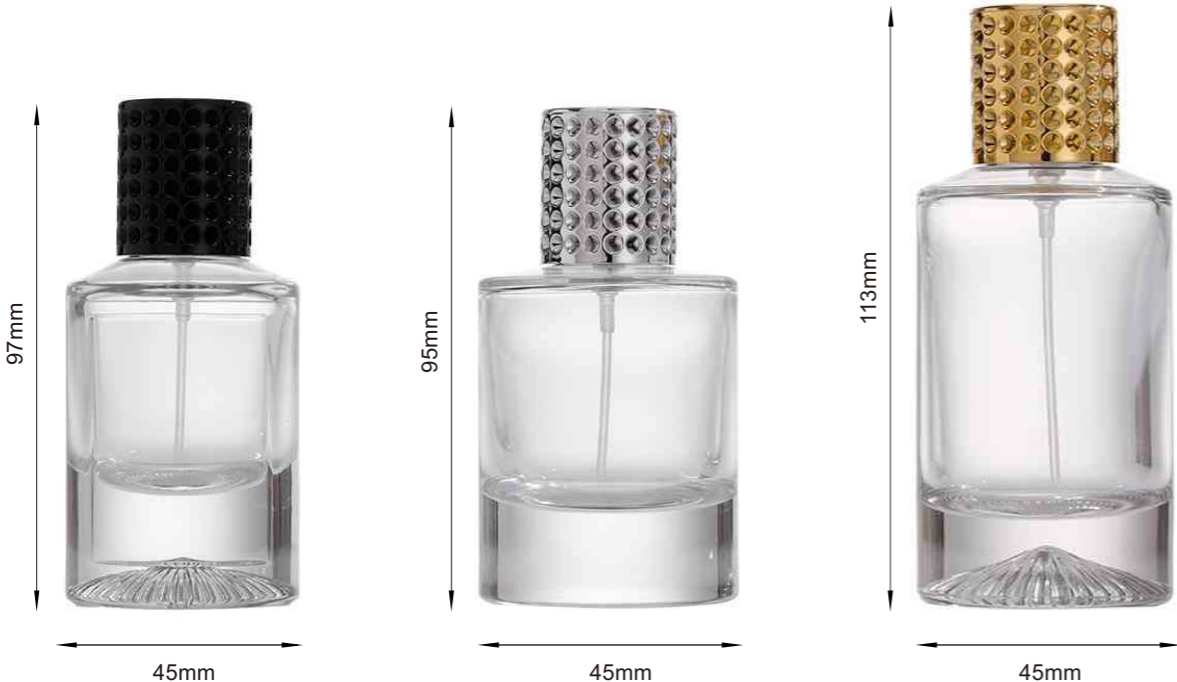

SIZE	30ml	50ml	50ml

MHYR012M / MHYR012L / MHYS014L